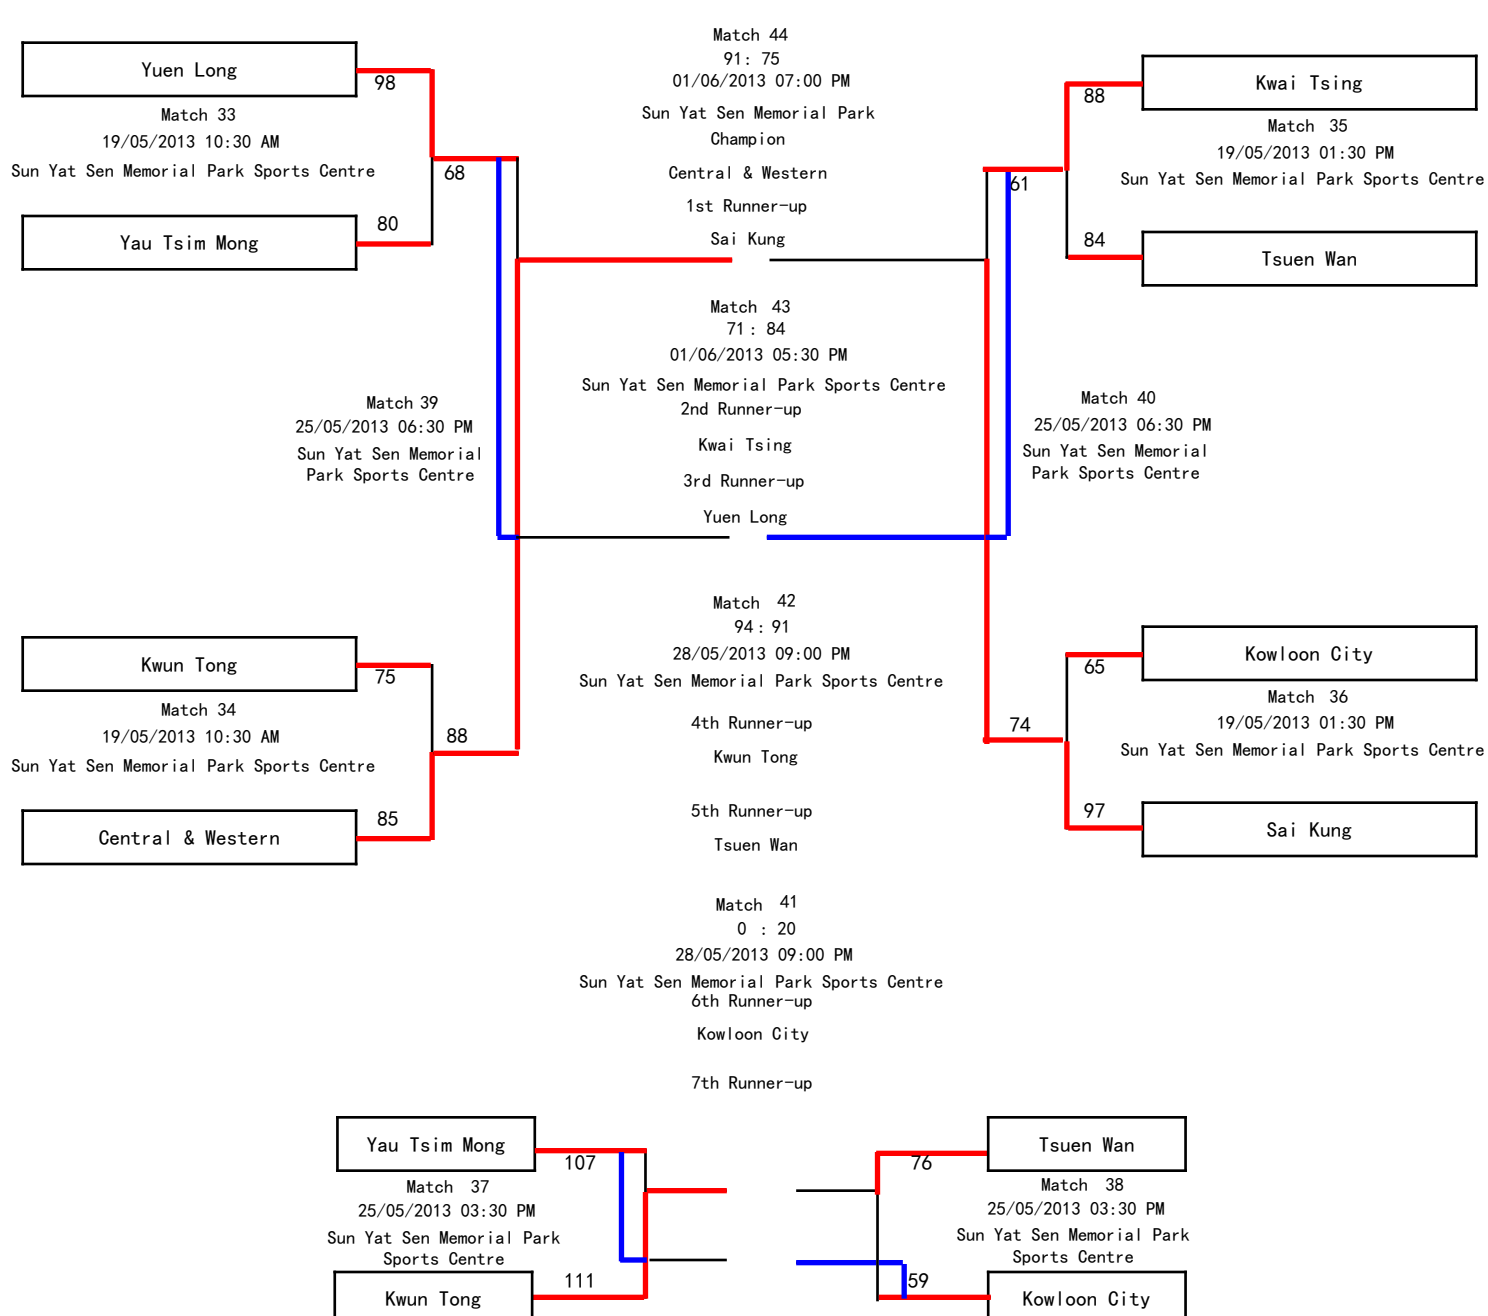

Quarter-finals to the Final

'*' denotes match which is rescheduled due to inclement weather.