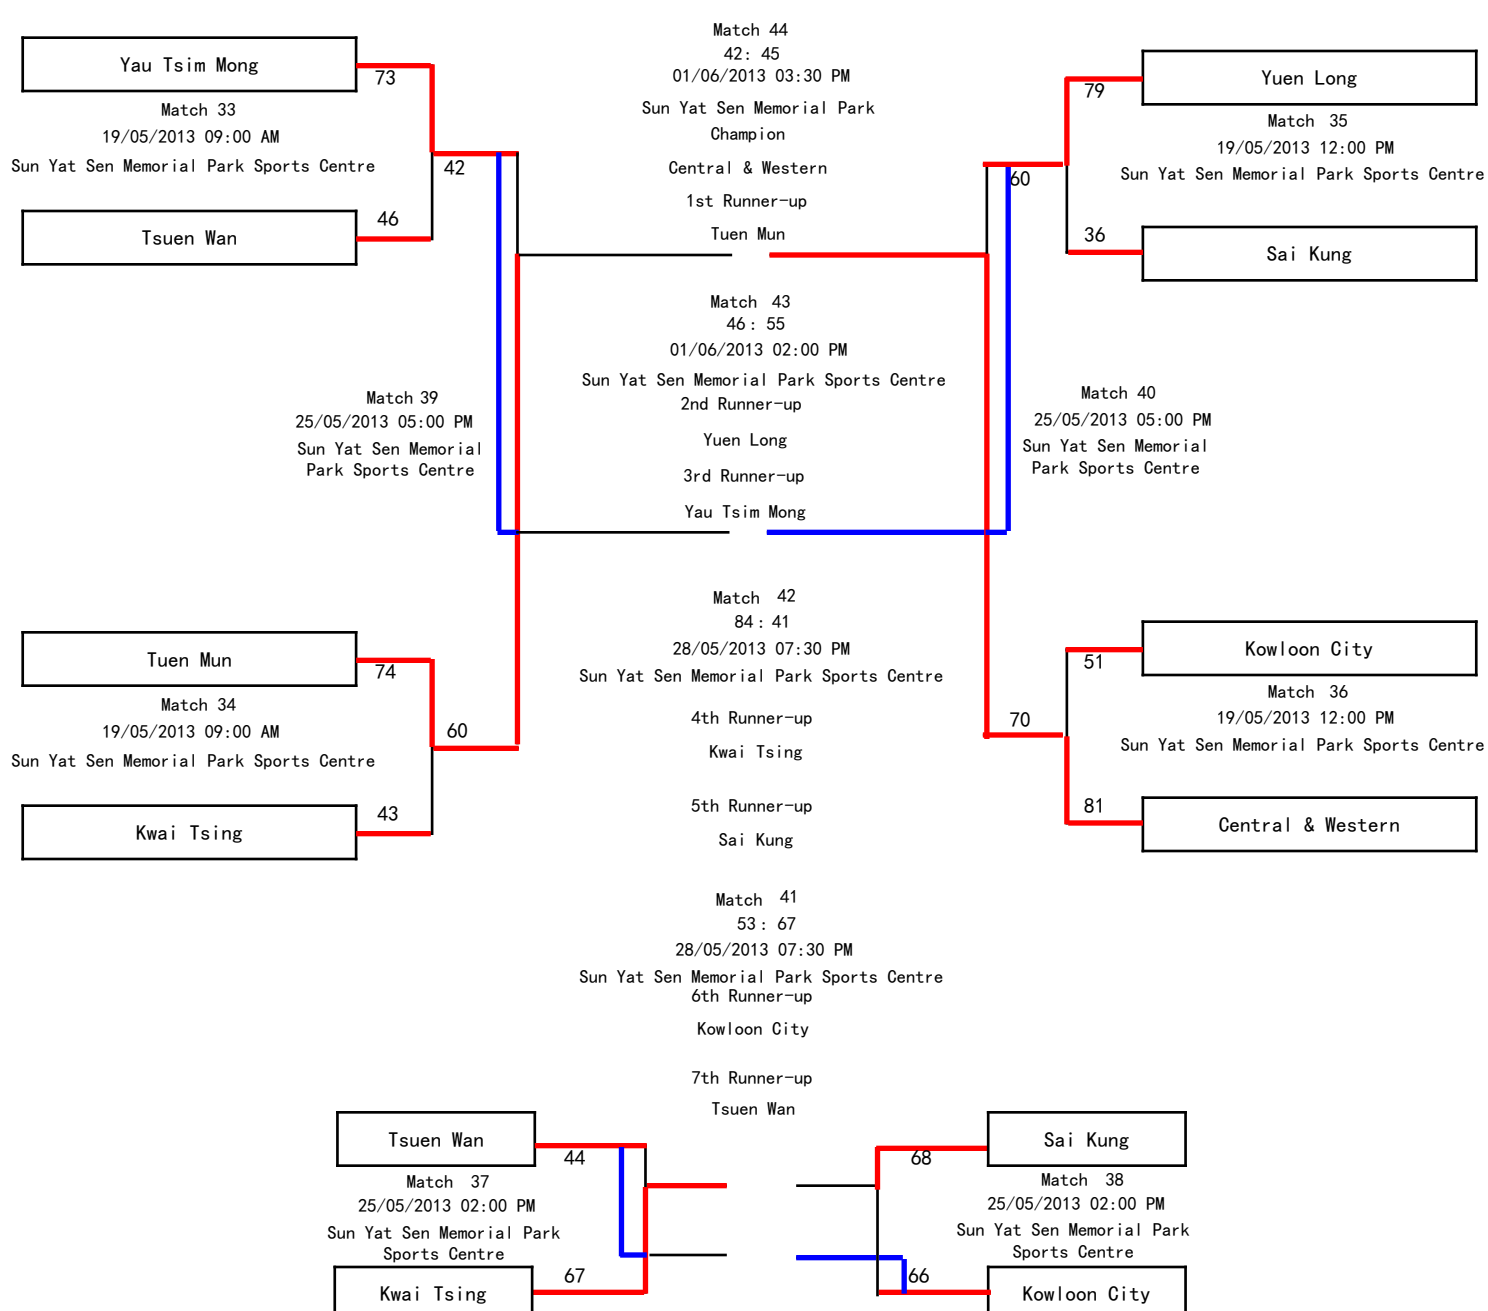

Quarter-finals to the Final

'*' denotes match which is rescheduled due to inclement weather.